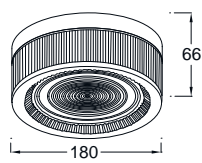

- Polycarbonate body and aluminium plate
- Anodized aluminium reflector

ITDS-1
LED 5W
400-500 Lumen

ITDS-2
LED 5W
400-500 Lumen

ITDS-3
LED 5W
400-500 Lumen

ITDS-4
LED 10W
800-900 Lumen

ITDS-5
LED 10W
800-900 Lumen

ITDS-6
LED 10W
800-900 Lumen

LED 15W
1,000-1,350 Lumen

LED 15W
1,000-1,350 Lumen

LED 15W
1,000-1,350 Lumen

LED 20W
1,400-1,800 Lumen

LED 20W
1,400-1,800 Lumen

LED 20W
1,400-1,800 Lumen

* รายละเอียดทางเทคนิคอาจเปลี่ยนแปลงได้ (Recheck Updated LED Lumens)