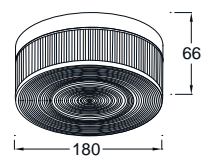

- Polycarbonate body and aluminium plate
- Anodized aluminium reflector

ITDS-1
LED 5W
400-500 Lumen

ITDS-2
LED 5W
400-500 Lumen

ITDS-3
LED 5W
400-500 Lumen

ITDS-4
LED 10W
800-900 Lumen

ITDS-5
LED 10W
800-900 Lumen

ITDS-6
LED 10W
800-900 Lumen

LED 15W
1,000-1,350 Lumen

LED 15W
1,000-1,350 Lumen

LED 15W
1,000-1,350 Lumen

LED 20W
1,400-1,800 Lumen

LED 20W
1,400-1,800 Lumen

LED 20W
1,400-1,800 Lumen

* รายละเอียดทางเทคนิคอาจเปลี่ยนแปลงได้ (Recheck Updated LED Lumens)