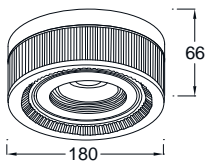

- Polycarbonate body and aluminium plate
- Anodized aluminium reflector

ITDS-1
LED 5W
400-500 Lumen

ITDS-2
LED 5W
400-500 Lumen

ITDS-3
LED 5W
400-500 Lumen

ITDS-4
LED 10W
800-900 Lumen

ITDS-5
LED 10W
800-900 Lumen