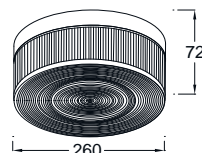

- Polycarbonate body and aluminium plate
- Anodized aluminium reflector

ITDS-1
LED 5W
400-500 Lumen

ITDS-2
LED 5W
400-500 Lumen

ITDS-3
LED 5W
400-500 Lumen

ITDS-4
LED 10W
800-900 Lumen

ITDS-5
LED 10W
800-900 Lumen

ITDS-6
LED 10W
800-900 Lumen

LED 15W
1,000-1,350 Lumen

LED 15W
1,000-1,350 Lumen

LED 15W
1,000-1,350 Lumen

LED 20W
1,400-1,800 Lumen

LED 20W
1,400-1,800 Lumen

LED 20W
1,400-1,800 Lumen

* รายละเอียดทางเทคนิคอาจเปลี่ยนแปลงได้ (Recheck Updated LED Lumens)