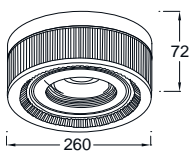

- Polycarbonate body and aluminium plate
- Anodized aluminium reflector

ITDS-1
LED 5W
400-500 Lumen

ITDS-2
LED 5W
400-500 Lumen

ITDS-3
LED 5W
400-500 Lumen

ITDS-4
LED 10W
800-900 Lumen

ITDS-5
LED 10W
800-900 Lumen

ITDS-6
LED 10W
800-900 Lumen

LED 15W
1,000-1,350 Lumen

LED 15W
1,000-1,350 Lumen

LED 15W
1,000-1,350 Lumen

LED 20W
1,400-1,800 Lumen

LED 20W
1,400-1,800 Lumen

LED 20W
1,400-1,800 Lumen

* รายละเอียดทางเทคนิคอาจเปลี่ยนแปลงได้ (Recheck Updated LED Lumens)