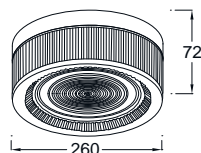

- Polycarbonate body and aluminium plate
- Anodized aluminium reflector

ITDS-1
LED 5W
400-500 Lumen

ITDS-2
LED 5W
400-500 Lumen

ITDS-3
LED 5W
400-500 Lumen

ITDS-4
LED 10W
800-900 Lumen

ITDS-5
LED 10W
800-900 Lumen

ITDS-6
LED 10W
800-900 Lumen

LED 15W
1,000-1,350 Lumen

LED 15W
1,000-1,350 Lumen

LED 15W
1,000-1,350 Lumen

LED 20W
1,400-1,800 Lumen

LED 20W
1,400-1,800 Lumen

LED 20W
1,400-1,800 Lumen

* รายละเอียดทางเทคนิคอาจเปลี่ยนแปลงได้ (Recheck Updated LED Lumens)